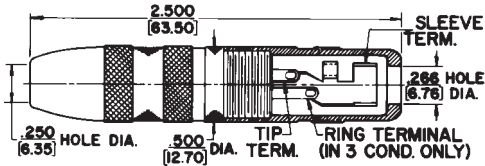

SWITCHCRAFT, INC. 5555 N. Elston Ave.
Chicago, IL 60630 • 773 792-2700 • FAX: 773 792-2129
www.switchcraft.com

1/4" EXTENSION JACKS (in-line) and 1/4" SPEAKER JACKS

121, 131

830, 1230