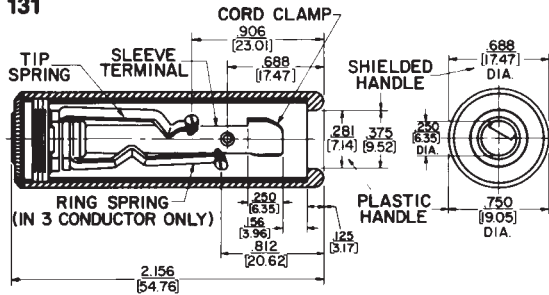

SWITCHCRAFT, INC. 5555 N. Elston Ave.
Chicago, IL 60630 • 773 792-2700 • FAX: 773 792-2129
www.switchcraft.com

1/4" EXTENSION JACKS (in-line) and 1/4" SPEAKER JACKS

121, 131

830, 1230